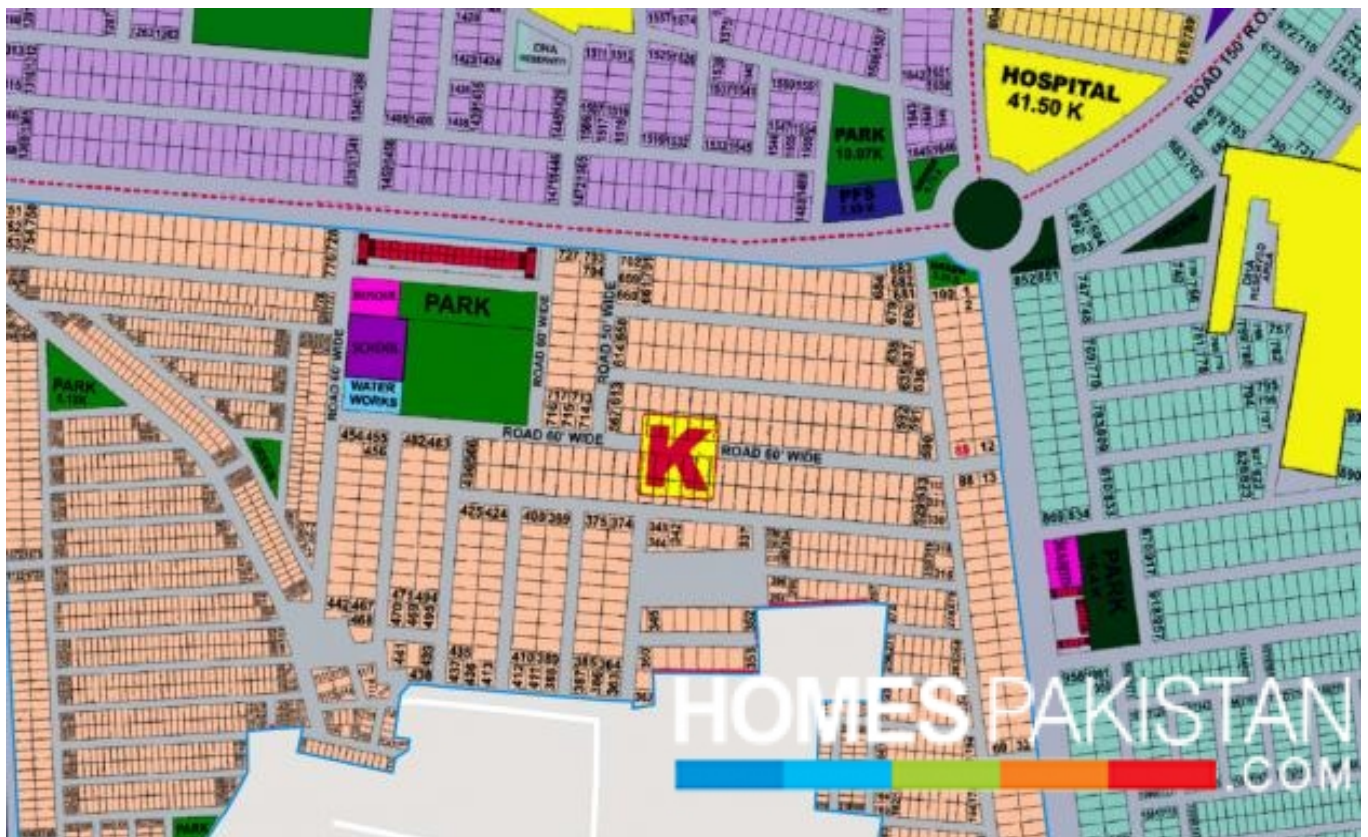

Residential (Plots)

Lahore

For Sale

PKR. 10,500,000

Property Details

■ Size	10 Marla
■ Type	Residential
■ Location	Lahore
■ Price	PKR. 10,500,000