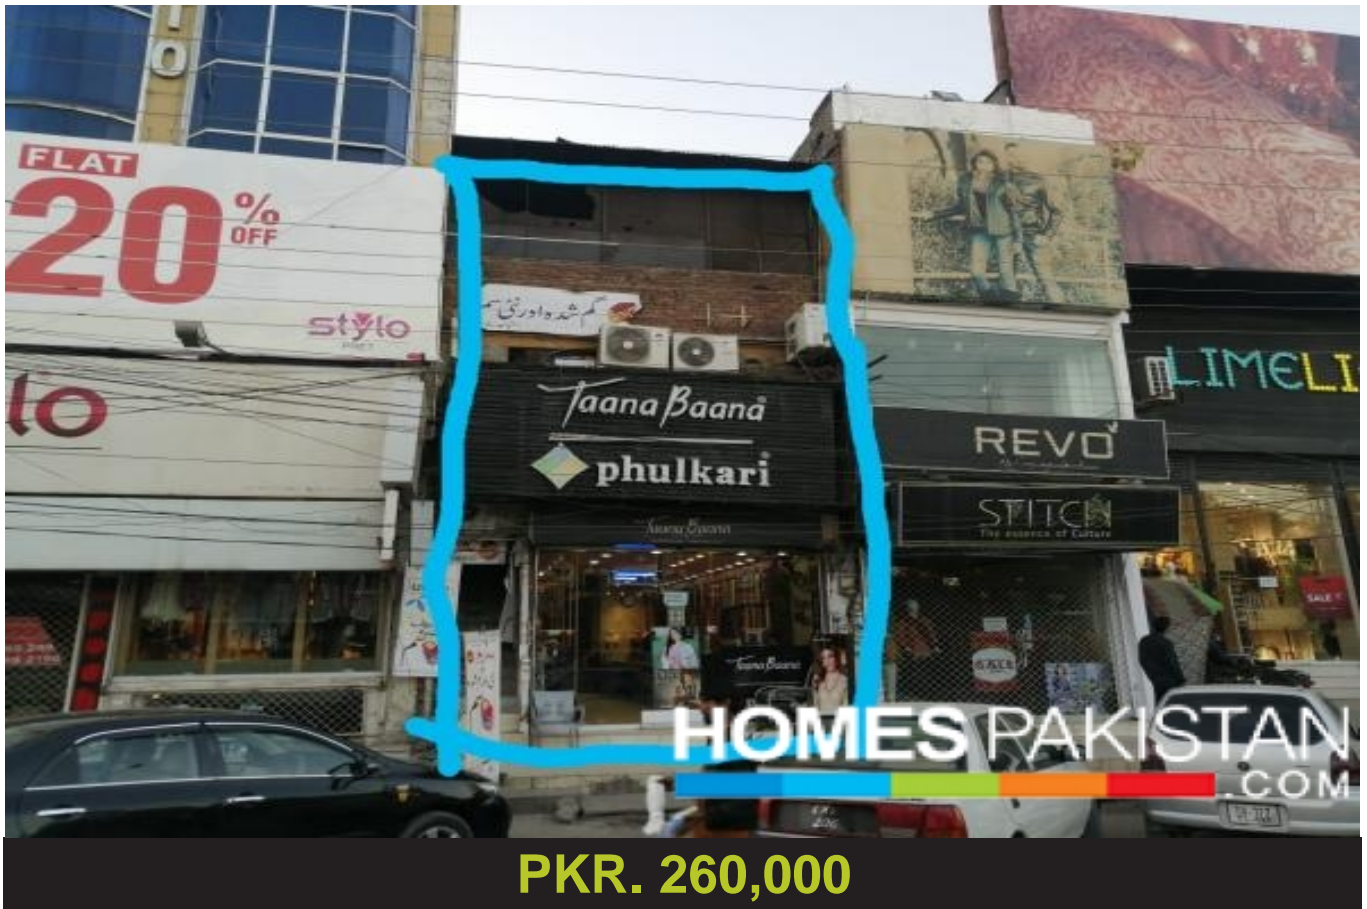

Shop (Commercial)

Jhelum

For Rent

Property Details

■ Bedrooms	N/A	■ Bathrooms	N/A
■ Kitchen	N/A	■ Servant Quarter	N/A
■ Swimming Pool	N/A	■ Lawn/Garden	N/A
■ Parking	N/A	■ No. of Stories	3
■ Year of Construction	N/A	■ Furnished	N/A
■ Brand New	N/A	■ Size	3 Marla

Agent Details

No Logo
Available

Agent	Hassan Jahangir
UAN	(N/A)
Phone	-
Mobile	03331959177
Fax	-
Email	N/A
Website	-
Address