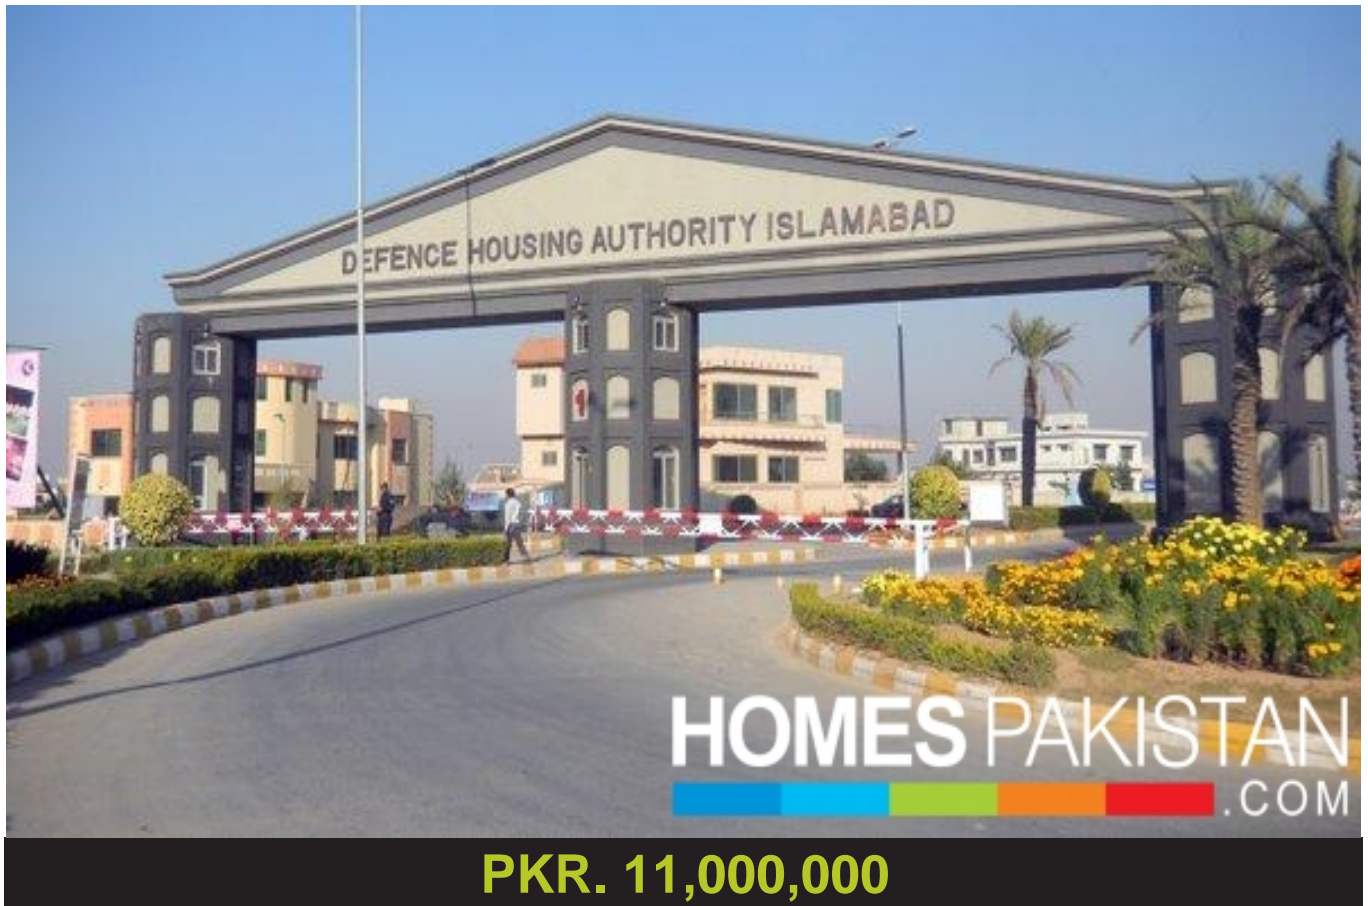

Residential (Plots)

Islamabad

For Sale

Property Details

■ Size	250 Sq. Yard
■ Type	Residential
■ Location	Islamabad
■ Price	PKR. 11,000,000

Agent Details

Agent	Al-Basit Estate Link
UAN	(N/A)
Phone	03219000786
Mobile	03219000786
Fax	-
Email	N/A
Website	-
Address	

Property Description

250 Sq Yardswith Extra Land (Extra Land Not Paid)

Near at Gate No. 7, at Islamabad Highway

Margala Face

Sector J

Street 22

Plot for Dream House for Your Family

Demand pkr 11,000,000.00